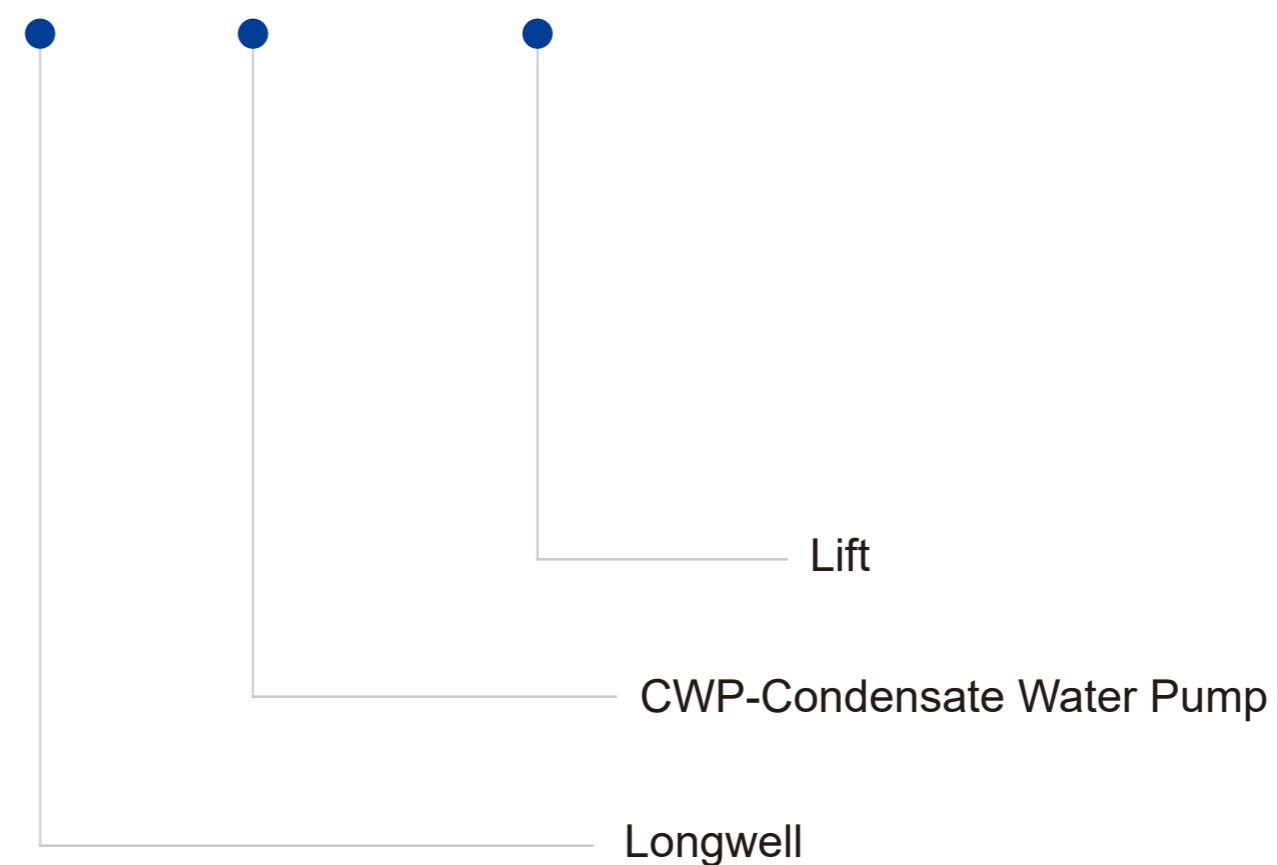

Air Conditioning Water Pump

Professional HVAC Fan & Motors Manufacturer

Type Code

LW CWP - 12

Air Conditioning Condensate Water Pump

Technical Specifications

Model	A Dim	B Dim	D Dim	Voltage	Frequency	Lift Hm	Flow
LWCWP-12	20.5	48	70.5	100-240V	50/60Hz	≥1200	≥700

Air Conditioning Condensate Water Pump

Technical Specifications

Model	A Dim	B Dim	D Dim	Voltage	Frequency	Lift Hm	Flow
LWCWP-7	15.5	48	70.5	100-240v	50/60	≥700	≥400