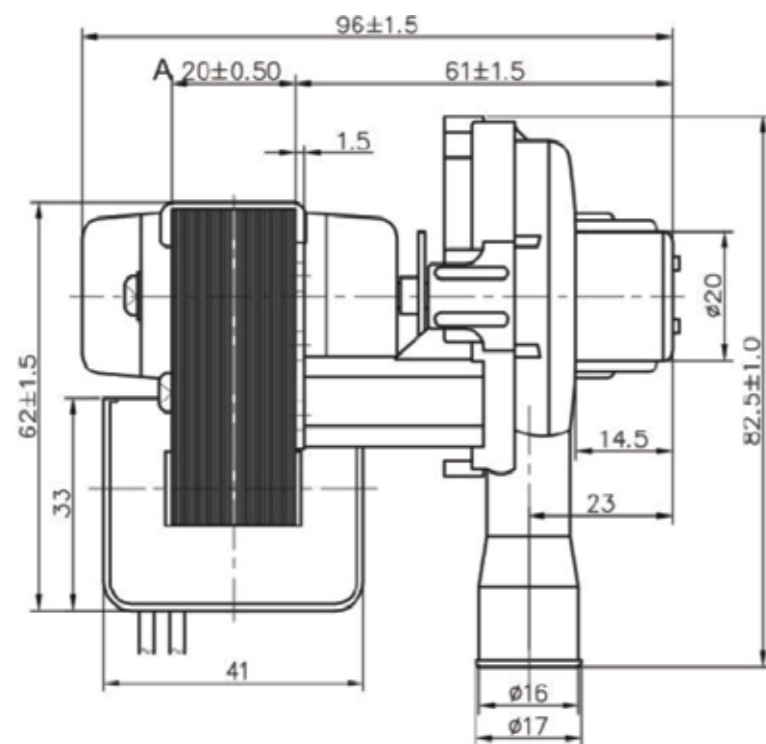

Air Conditioning Water Pump

Professional HVAC Fan & Motors Manufacturer

Type Code

LW CWP - 12

Air Conditioning Condensate Water Pump

Technical Specifications

Model	A Dim	B Dim	D Dim	Voltage	Frequency	Lift Hm	Flow
LWCWP-12	20.5	48	70.5	100-240V	50/60Hz	≥1200	≥700

Air Conditioning Condensate Water Pump

Technical Specifications

Model	A Dim	B Dim	D Dim	Voltage	Frequency	Lift Hm	Flow
LWCWP-7	15.5	48	70.5	100-240v	50/60	≥700	≥400