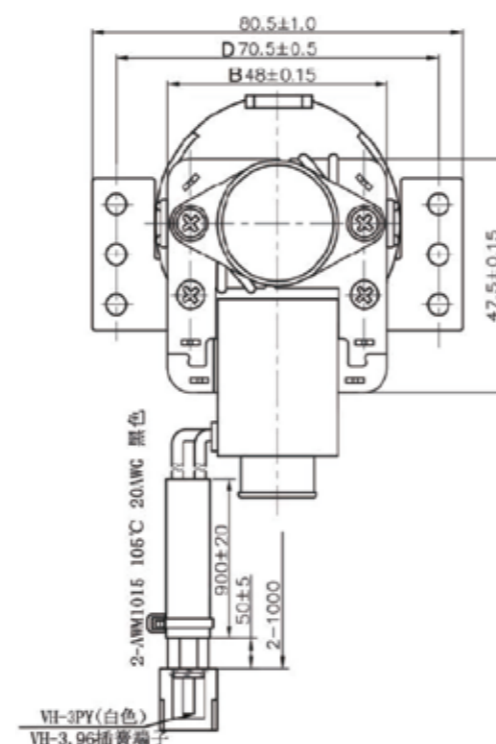

Air Conditioning Water Pump

Professional HVAC Fan & Motors Manufacturer

Type Code

LW CWP - 12

Air Conditioning Condensate Water Pump

Technical Specifications

Model	A Dim	B Dim	D Dim	Voltage	Frequency	Lift Hm	Flow
LWCWP-12	20.5	48	70.5	100-240V	50/60Hz	≥1200	≥700

Air Conditioning Condensate Water Pump

Technical Specifications

Model	A Dim	B Dim	D Dim	Voltage	Frequency	Lift Hm	Flow
LWCWP-7	15.5	48	70.5	100-240v	50/60	≥700	≥400