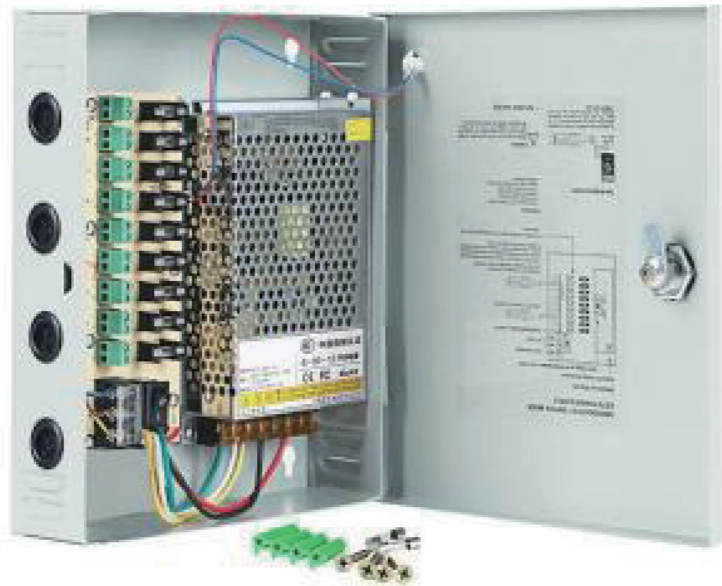

Size:199*110*50mm Weight:0.611kg

24V-15A-3 Output

Size:215*113*50mm Weight:0.765kg

24V-20A-3 Output

Size:215*113*50mm Weight:0.774kg

12V-5A-4 Output

Size:160*160*45mm Weight:0.71kg

12V-5A-9 Output