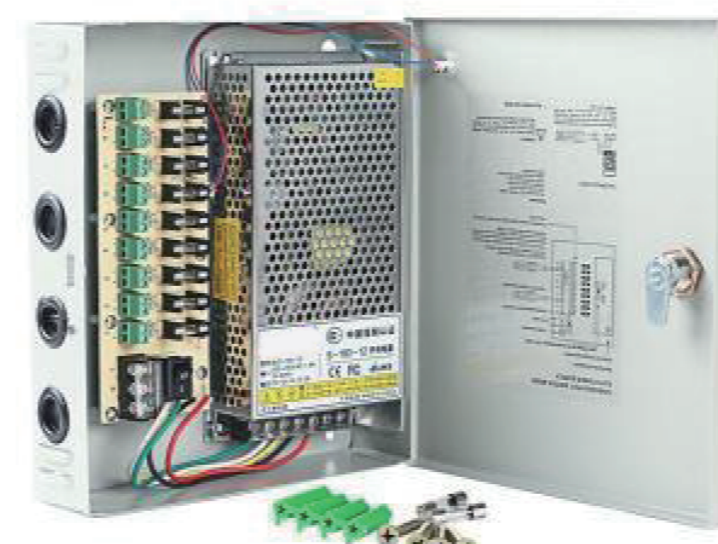

12V-15A-9 Output

Size:235*207*52mm Weight:1.55kg