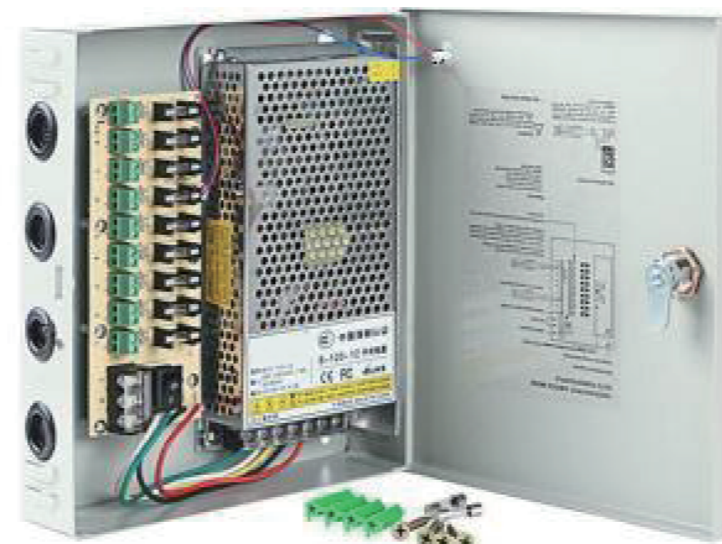

12V-10A-9 Output

Size:235*207*52mm Weight:1.5kg